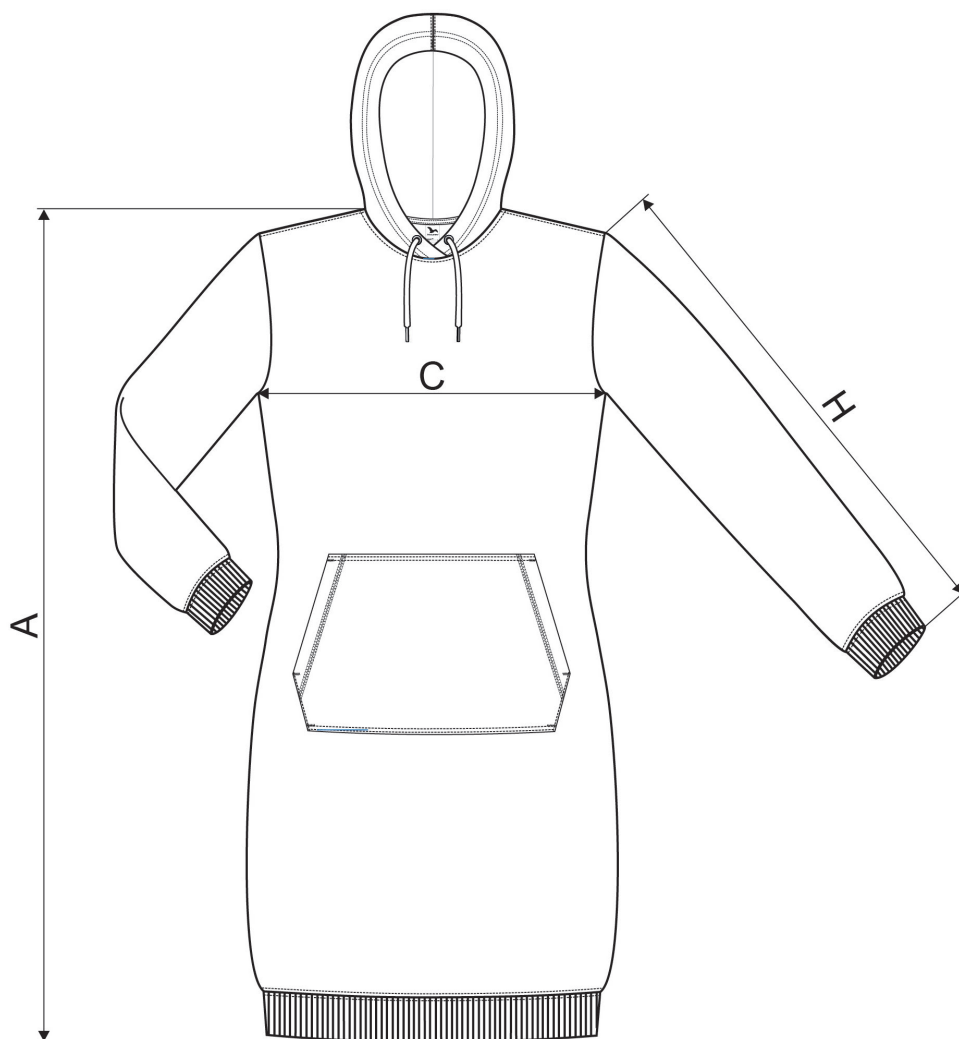

419 Snap ♀

SIZE SPECIFICATION [cm]

size	XS	S	M	L	XL	2XL
A	86	88	90	92	94	96
C	44	48	52	56	62	68
H	62	63	64	65	66	67
E	42,5	46,5	50,5	55	59,5	65

All size specifications listed are in cm. Accepted tolerance of up to $\pm 5\%$.