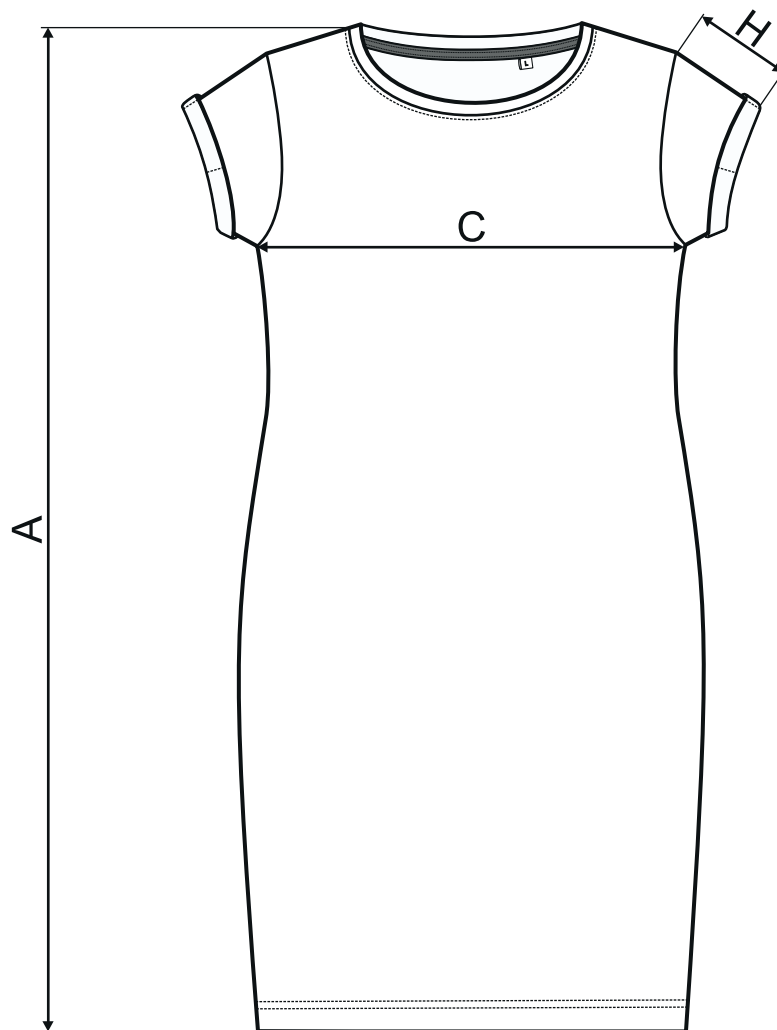

178 Freedom ♀

SIZE SPECIFICATION [cm]

size	XS	S	M	L	XL	2XL
A	89	92	95	98	101	104
C	41	45	49	53	59	65
H	8,5	9,5	10,5	11,5	12,5	13,5
E	43	47	51	55	61	67

All size specifications listed are in cm. Accepted tolerance of up to ± 5%.