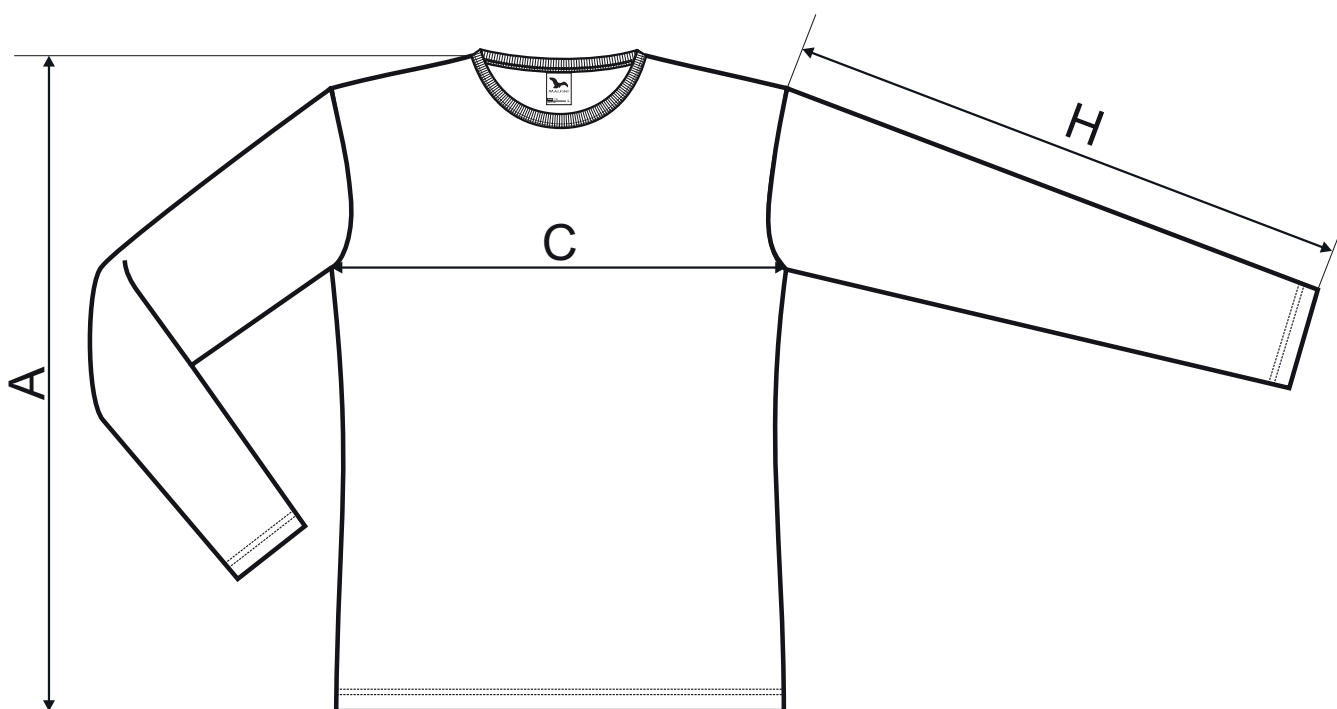

119 FIT-T LS ♂

SIZE SPECIFICATION [cm]

size	S	M	L	XL	2XL	3XL
A	62	66	70	74	78	82
C	42	46	50	54	59	64
H	61	63	65	67	69	71

All size specifications listed are in cm. Accepted tolerance of up to $\pm 5\%$.

Barva 12 / Colour 12: